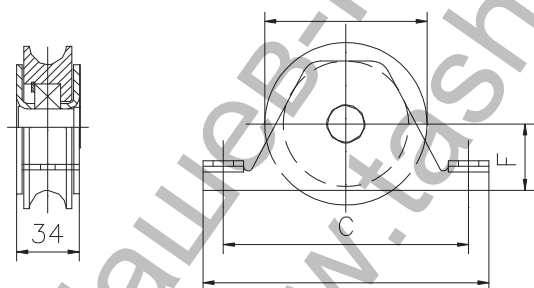

Ролка Estebro® за плъзгачи се врати в кутия ф 100x16 мм,
стоманена, завинтване, U-16

Cod	Dimens.	A	C	ØD	F			Peso Max. Kg
422	80x16	134,5	112	78	29	10	7,15	655
433	90x16	156	132	88	36	10	10,75	655
434	100x16	156	132	98	36	8	9,55	655
435	120x16	185	160	118	45	4	7,35	655
266	150x16	242	219	147	60	2	6,60	655

Family: Sliding door fittings

Material: 11SMn30 steel, box of DD11 steel

Finish: Zinc-plated

Maximum weight supported by the bearing*: 655 kg

Description: Wheel to embed with a 6204 2RS bearing. It is installed in sliding doors to let their displacement over the guide. The installation consists in fitting the wheel into the door's base and fixing it with two M.8 or M.10 screws.

***In perfect conditions of installation, usage and maintenance.**

Продукт: [Ролка Estebro® за плъзгаци се врати в кутия ф 100x16 мм, стоманена, завинтане, U-16](#)

Категория: [Плъзгаци се врати](#)

Бранд: [Estebro®](#)